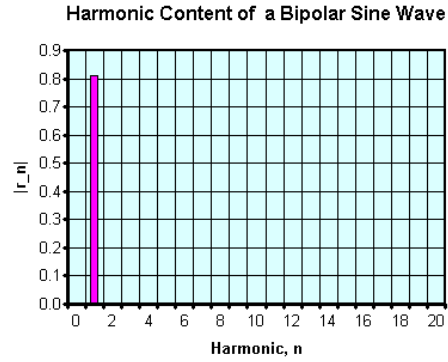

Basic Musical Waveforms

1. Sine/Cosine Wave: Mellow Sounding – No Harmonics

2. Triangle Wave: A Bit Brighter Sounding – Has Harmonics!

3. Sawtooth Wave: Even Brighter Sounding – Even More Harmonics

4. Square Wave: Brightest Sounding – Has the Most Harmonics