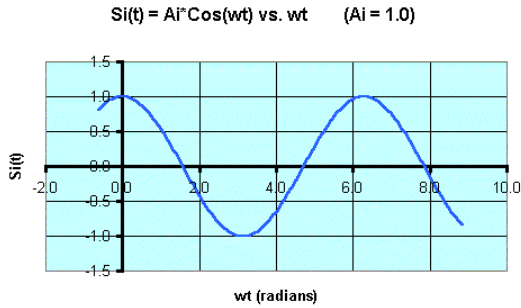

Basic Musical Waveforms

1. Sine/Cosine Wave: Mellow Sounding – No Harmonics

2. Triangle Wave: A Bit Brighter Sounding – Has Harmonics!

3. Sawtooth Wave: Even Brighter Sounding – Even More Harmonics

4. Square Wave: Brightest Sounding – Has the Most Harmonics