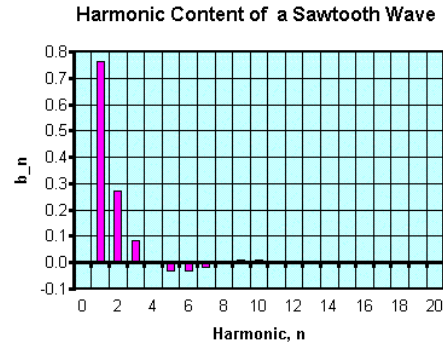

Basic Musical Waveforms

1. Sine/Cosine Wave: Mellow Sounding – No Harmonics

2. Triangle Wave: A Bit Brighter Sounding – Has Harmonics!

3. Sawtooth Wave: Even Brighter Sounding – Even More Harmonics

4. Square Wave: Brightest Sounding – Has the Most Harmonics