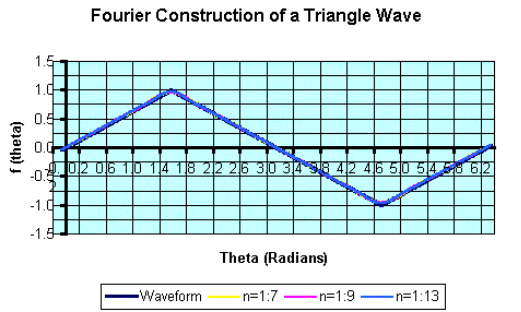

Basic Musical Waveforms

1. Sine/Cosine Wave: Mellow Sounding – No Harmonics

2. Triangle Wave: A Bit Brighter Sounding – Has Harmonics!

3. Sawtooth Wave: Even Brighter Sounding – Even More Harmonics

4. Square Wave: Brightest Sounding – Has the Most Harmonics