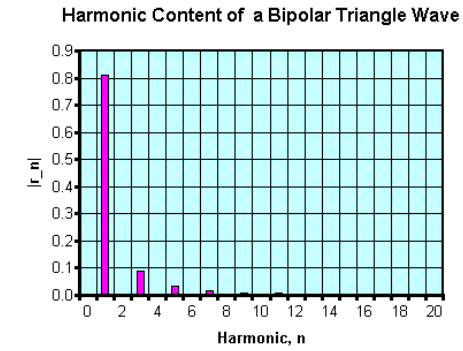

Basic Musical Waveforms

1. Sine/Cosine Wave: Mellow Sounding – No Harmonics

2. Triangle Wave: A Bit Brighter Sounding – Has Harmonics!

3. Sawtooth Wave: Even Brighter Sounding – Even More Harmonics

4. Square Wave: Brightest Sounding – Has the Most Harmonics