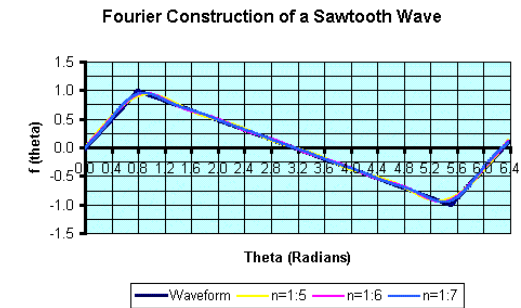

Basic Musical Waveforms

1. Sine/Cosine Wave: Mellow Sounding – No Harmonics

2. Triangle Wave: A Bit Brighter Sounding – Has Harmonics!

3. Sawtooth Wave: Even Brighter Sounding – Even More Harmonics

4. Square Wave: Brightest Sounding – Has the Most Harmonics